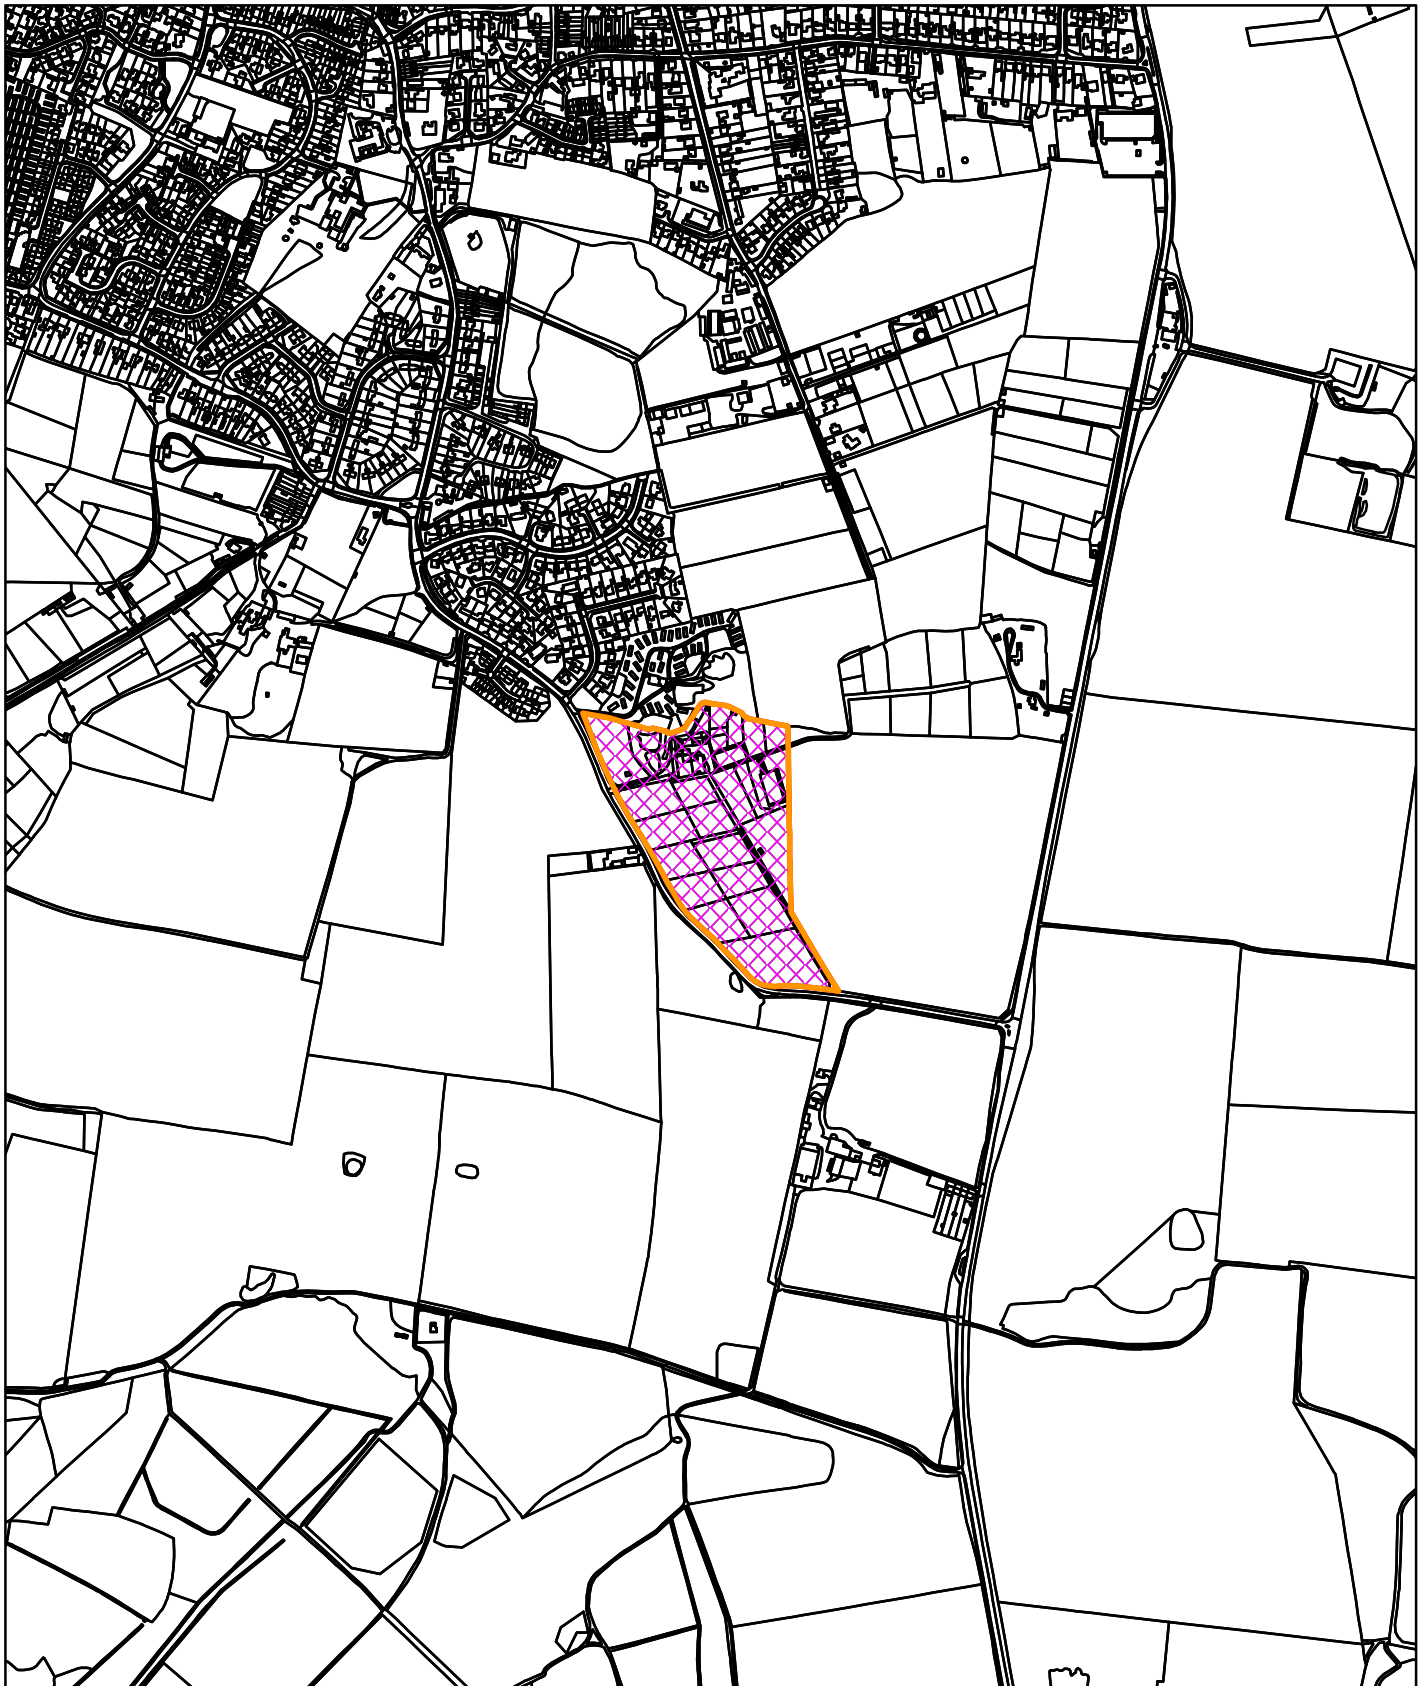

22/01650/FM

Mount Pleasant Farm 25 Lamsey Lane Heacham Norfolk PE31 7LE

© Crown copyright and database rights 2022
Ordnance Survey 100024314

23/03/2023